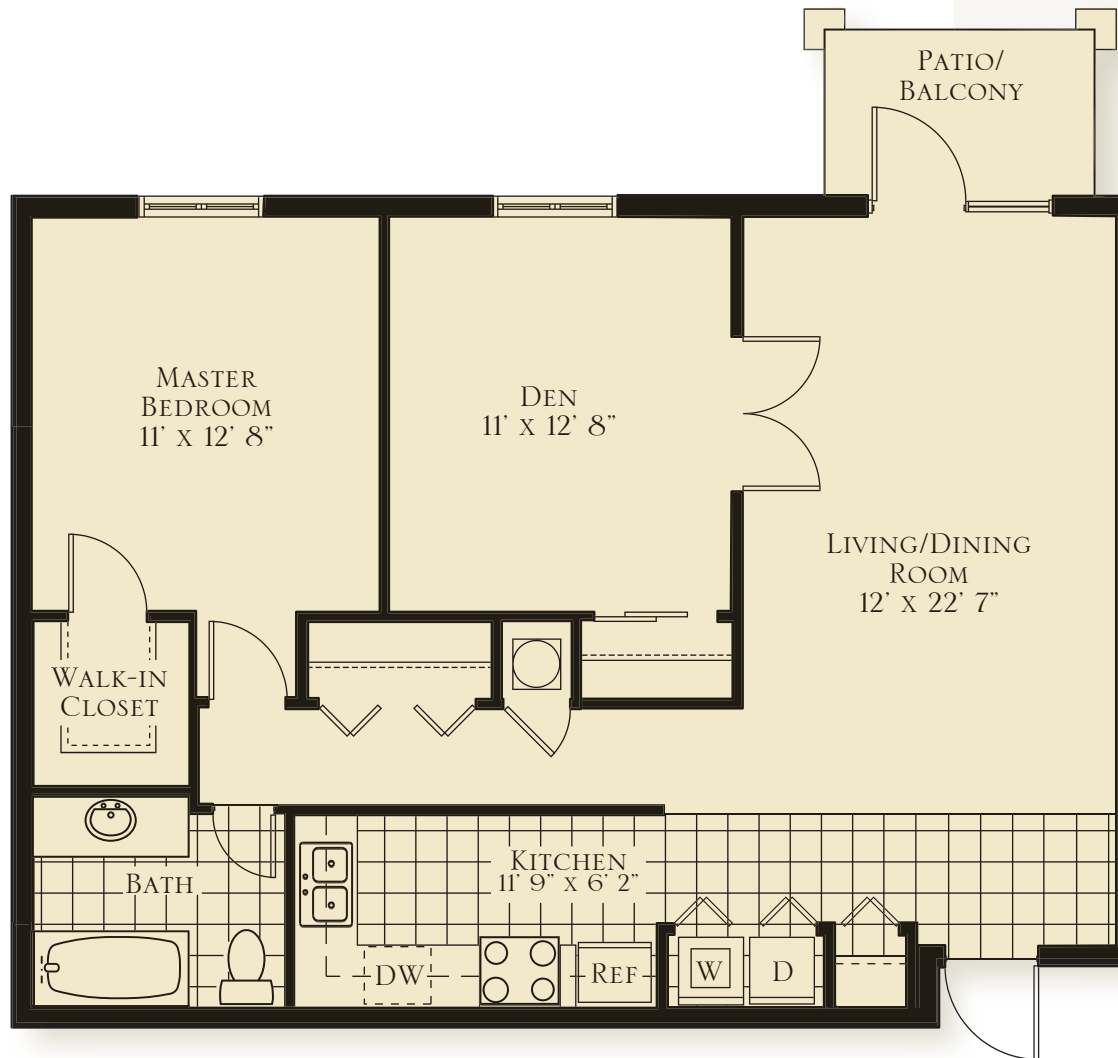

Faith

430 East Packwood Avenue . Maitland, Florida 32751  
(407) 644-3663 . Fax (407) 644-3632 . theQatMaitland.com

All room dimensions and square footages are approximate.

1 Bedroom  
1 Bath/Study  
934 sq. ft.