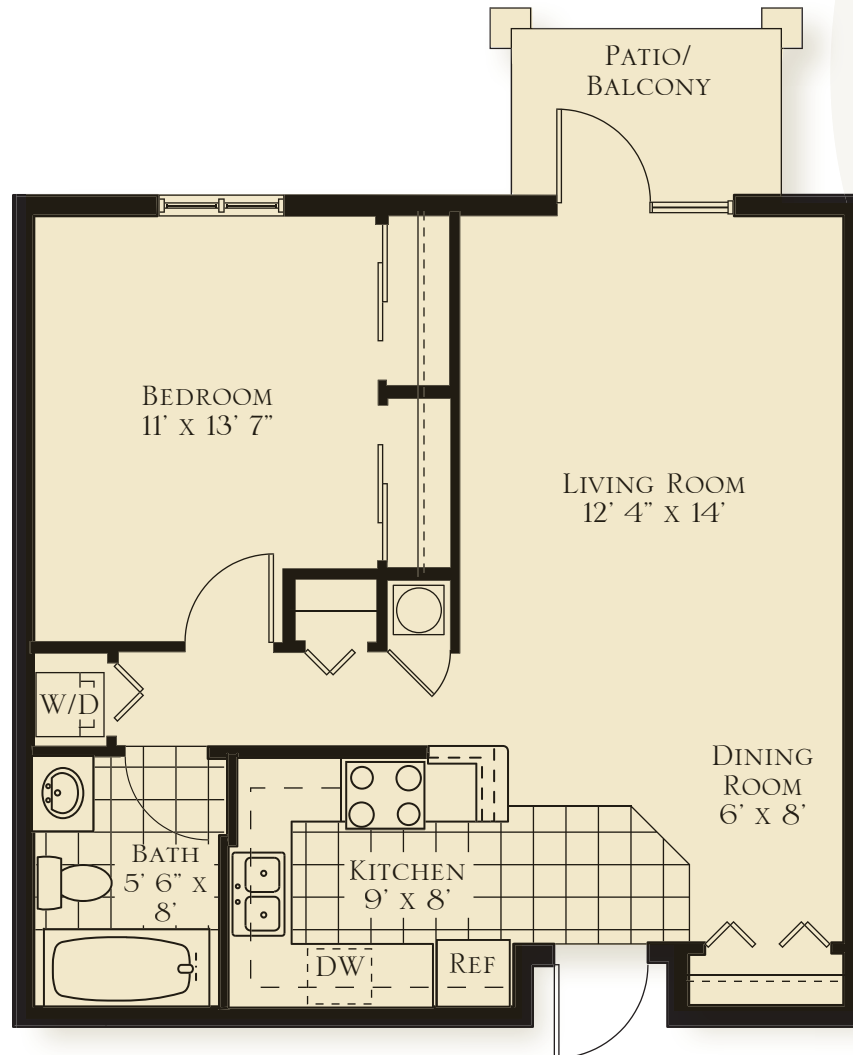

Nina

430 East Packwood Avenue . Maitland, Florida 32751
(407) 644-3663 . Fax (407) 644-3632 . theQatMaitland.com

All room dimensions and square footages are approximate.

1 Bedroom
1 Bath
700 sq. ft.